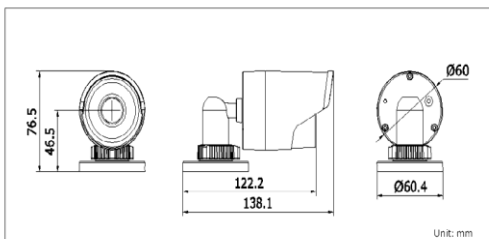

Specifications

Key features

- Plastic IR Dome Camera
- 24 pcs* \varnothing 5mm IR LED
- IR Distance 20M
- Built-in 3.6mm ICR Lens
- Standard color: white
- Weight: 0.3Kg

Dimensions

Unit: mm

	IVC57-AHD200C
Image Device	1/4" 2.0 Megapixel CMOS Sensor
CMOS Sensor	BD3016
DSP Device	NVP2431H
Effective pixels	1280(H)*720(V), 720P
Signal system	PAL / NTSC
Min illumination	0.1 Lux /(F2.0)/0 Lux IR On
Electronics shutter	4/25s~1.45,000s
S/N ratio	>48dB
Gamma	0.45
Lens	3.6mm ICR Lens (6mm is Optional)
Video output	1.0Vp-p,75Q
IR wave length	850nm
Power supply	DC 12V \pm 10%
IR distance	20M

Available model
IVC57-AHD200C

- Product picture and technical specs subject to change without previous notice.

For further information, please contact our local sales representatives.