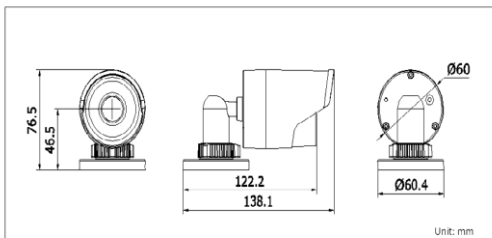

**IVC56 – CVI200C**
**2.0 MP IR Camera**
**Specifications**

**Key features**

- 4.5 inch Plastic IR Dome Camera
- 30 pcs\*  $\phi$  5mm IR LED
- IR Distance 25M
- 2.8-12mm Manual zoom ICR Lens
- 3-Axis bracket inside
- Weight: 0.6Kg
- Standard color: White

**Dimensions**

	IVC56-CVI200C
Image Device	1/3"Omnivision 2.0 Megapixel CMOS Sensor
CMOS Sensor	PV1100K
DSP Device	EA3321
Effective pixels	1280(H)*720(V), 720P
Signal system	PAL / NTSC
Min illumination	0.1 Lux /(F2.0)/0 Lux IR On
Electronics shutter	4/25s~1.45,000s
S/N ratio	>43.1dB
Gamma	0.45
Lens	2.8-12mm Manual zoom ICR Lens
Video output	1.0Vp-p,75Q
IR wave length	850nm
Power supply	DC 12V $\pm$ 10%
IR distance	25M