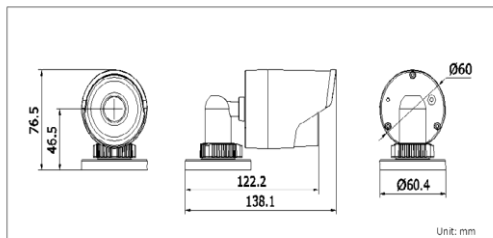

Specifications

Key features

- 4.5 inch Plastic IR Dome Camera
- 30 pcs* ϕ 5mm IR LED
- IR Distance 25M
- 2.8-12mm Manual zoom ICR Lens
- 3-Axis bracket inside
- Weight: 0.6Kg
- Standard color: White

Dimensions

	IVC56-CVI100C
Image Device	1/3"Omnivision 1.0 Megapixel CMOS Sensor
CMOS Sensor	PV1100K
DSP Device	EA3321
Effective pixels	1280(H)*720(V), 720P
Signal system	PAL / NTSC
Min illumination	0.1 Lux /(F2.0)/0 Lux IR On
Electronics shutter	4/25s~1.45,000s
S/N ratio	>43.1dB
Gamma	0.45
Lens	2.8-12mm Manual zoom ICR Lens
Video output	1.0Vp-p,75Q
IR wave length	850nm
Power supply	DC 12V \pm 10%
IR distance	25M