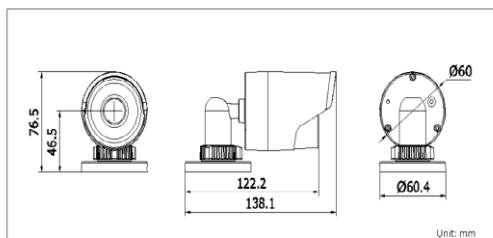

Specifications

Key features

- 4.5 inch Plastic IR Dome Camera
- 30 pcs* Φ 5 IR-LED
- IR Distance 25M
- Built-in 3.6mm ICR Lens
- 3-Axis bracket inside
- Weight: 0.6Kg
- Standard color: White

Dimensions

	IVC55-CVI200C
Image Device	1/3"Omnivision 2.0 Megapixel CMOS Sensor
CMOS Sensor	PV1100K
DSP Device	EA3321
Effective pixels	1280(H)*720(V), 720P
Signal system	PAL / NTSC
Min illumination	0.1 Lux /(F2.0)/0 Lux IR On
Electronics shutter	4/25s~1.45,000s
S/N ratio	>43.1dB
Gamma	0.45
Lens	3.6mm ICR Lens
Video output	1.0Vp-p,75Q
IR wave length	850nm
Power supply	DC 12V \pm 10%
IR distance	25M